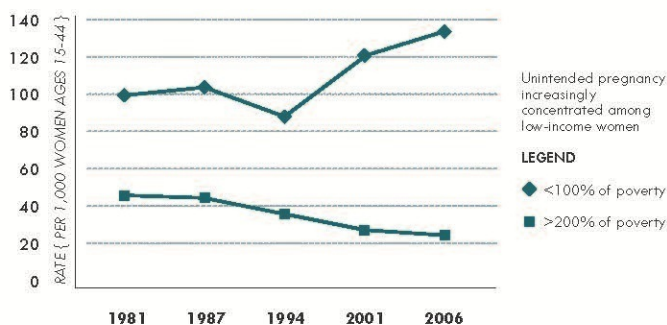

BALLOON TWISTERS · BUBBLE ARTIST · AIRBRUSH TATTOOS

STERLINGTHEBUBBLES.MITH.COM

FLASH MOB: DANCING WITHOUT BORDERS · MORE

HERRISING.ORG

Sharp Rise in State Restrictions on Abortion Care

Low-Income Women Hit Hardest

CELEBRATE WOMEN NOW!

Saturday, January 26, 2013 honors the 40th Anniversary of Roe v Wade, the Supreme Court decision that legalized abortion in the U.S. We respect each woman's right to make decisions about her health, and to pursue a fulfilling life.

SF BAY AREA IS THE PLACE

The San Francisco Bay Area proudly values diversity and inclusion. Our communities stand together!

SPEAKERS include:

Sandra Fluke, courageous law student who took on Rush Limbaugh and Congress to advocate for access to birth control