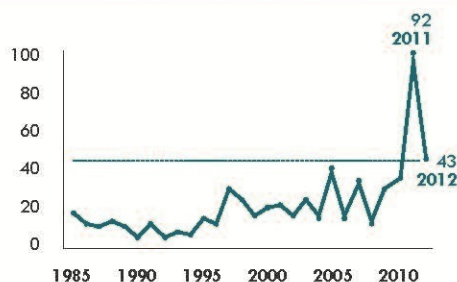

A CELEBRATION OF Women LIFE & LIBERTY

40 Years OF ROE VS WADE

SAT · JAN 26 2013 · 10AM-12PM
JUSTIN HERMAN PLAZA, SAN FRANCISCO

MEN & CHILDREN WELCOME

FOOD · TRAPDOOR SOCIAL BAND · FACEPAINTER

TRAPDOORSOCIAL.COM

BALLOON TWISTERS · BUBBLE ARTIST · AIRBRUSH TATTOOS

STERLINGTHEBUBBLES.MITH.COM

FLASH MOB: DANCING WITHOUT BORDERS · MORE

HERRISING.ORG

Sharp Rise in State Restrictions on Abortion Care

Low-Income Women Hit Hardest

CELEBRATE WOMEN NOW!

Saturday, January 26, 2013 honors the 40th Anniversary of Roe v Wade, the Supreme Court decision that legalized abortion in the U.S. We respect each woman's right to make decisions about her health, and to pursue a fulfilling life.